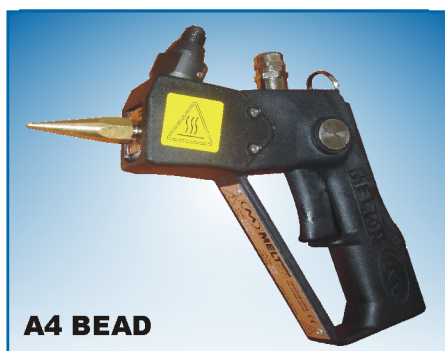

A4 Manual Gun Series

MELTON A4 Manual Gun Applications:

THE TOTAL PACKAGE.

The **MELTON** range of products offer a complete selection of hot melt components and support equipment:

- RTD hot melt hoses
- Manual and automatic dispensing valves
- Nozzle and applicator styles
- Mounting bracket packages
- Solid-state pattern control systems
- In-line filters
- Replacement parts for competitive systems
- High-performance hot melt adhesives
- Cost-effective rebuild/exchange programs

Technical Specifications

A4 Manual Gun Characteristics	
Operating Temperature	240 ° C / 464 ° F
Operating Hydraulic Pressure	50 bar
Air Pressure	4 - 6 bar / 58 - 87 psi
Electric Supply	200-240 VAC 50/60 Hz

ISO 9001

QUALITY SYSTEMS

For more information visit www.valcomelton.com, or contact your local representative.

World Headquarters: USA, Cincinnati, Ohio (Corporate Offices) • Tel: 513.874.6550 • Fax: 513.874.3612 • info@meltonhotmelt.com

European Headquarters: Spain, Navarra • Tel: +34.948.321.580 • Fax: +34 948 326 584 • melton@melton.es

Asian Headquarters: China, Xiamen, Fujian • Tel: +86.592.591.7854 • Fax: +86.592.591.7834 • china@valcomelton.com

www.valcomelton.com • Serving Over 52 Countries Worldwide.