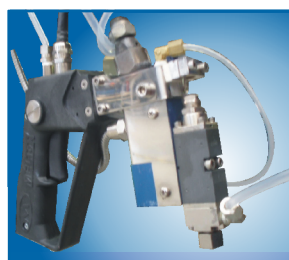

The **MELTON A4 Manual Gun Series** offers:

- Easy pattern conversion
- 1,500,000 cycles of guaranteed durability
- 100% *Compatible* spare parts

A flexible housing protects the cables from damage caused by rough and continuous movement

Bottom and top adhesive input options

Ergonomic handle is strongly resistant to impact and will not become hot

Safety locking switch helps to avoid involuntary activation of the gun

Vertical handgun option