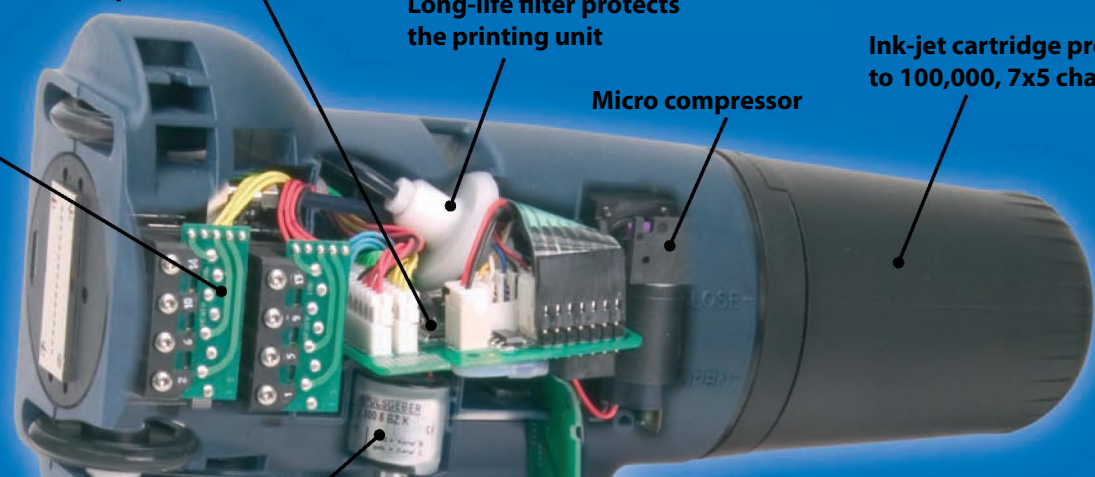

HandJet® EBS-250

Innovative Ink-Jet Coder

EBS[®]
Ink-Jet Systems

Efficient logic controller and microprocessor

Long-life filter protects the printing unit

Ink-jet cartridge provides up to 100,000, 7x5 characters

Compact, drop-on-demand printing with 16 nozzles

Micro compressor

Shaft encoder assures even printing

Shock-resistant, fiberglass-reinforced plastic housing

Buffered memory holds up to 15,000 characters

Radio interface communicates with a PC

Weighs just over 2 pounds

24-volt, high-performance rechargeable battery provides 50 hours of operation